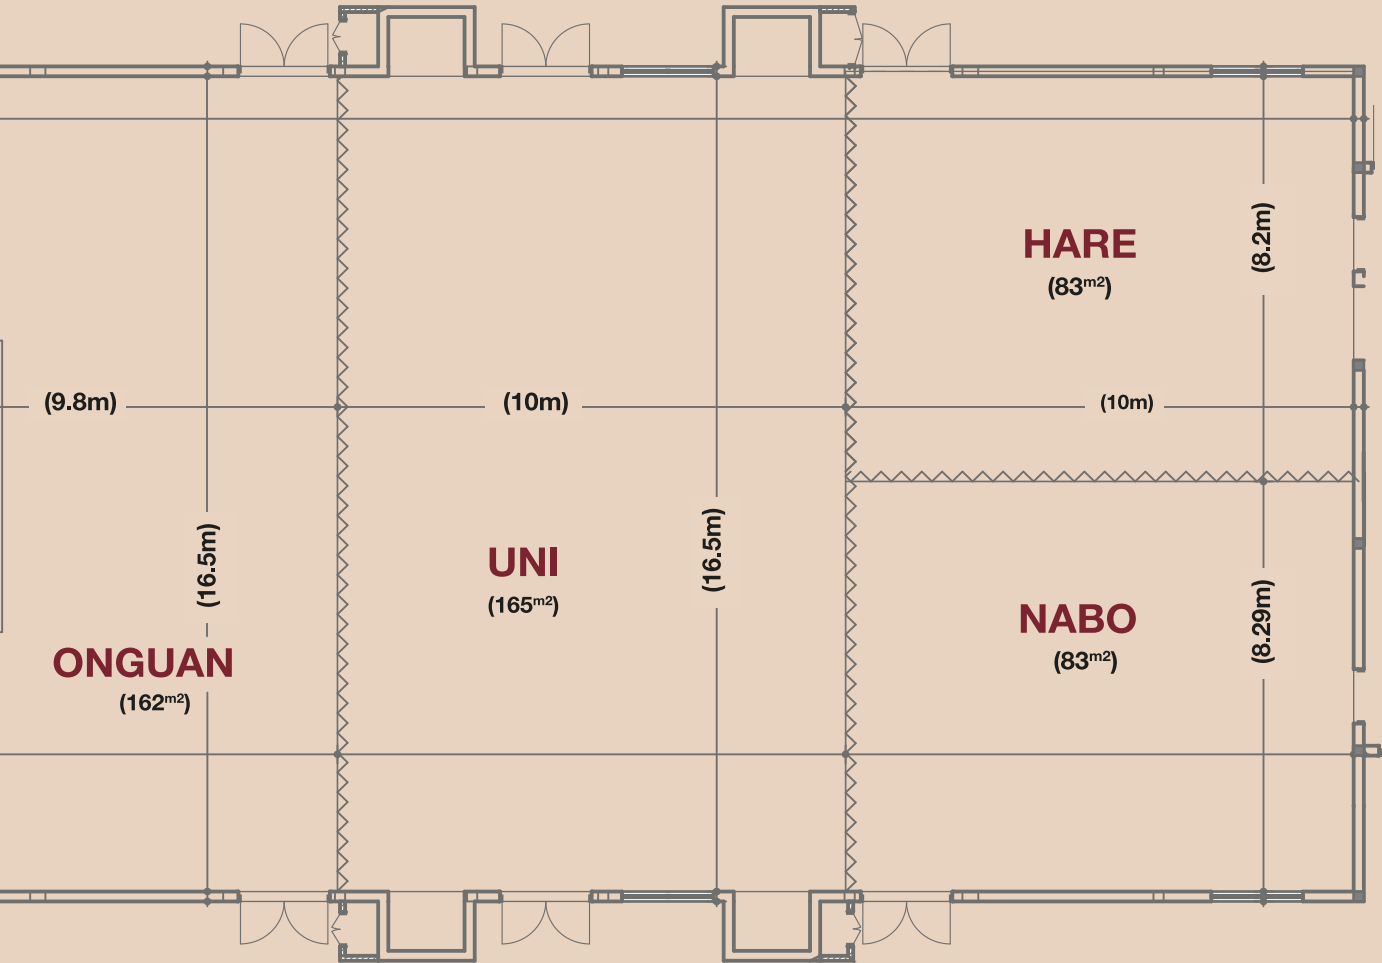

Capacity & Specifications

EXECUTIVE BOARDROOM:

ENTUMO MEETING SPACES:

ENTUMO MEETING SPACE CAPACITIES:

VENUE	BANQUET	BOARDROOM	CLASSROOM	U-SHAPE	THEATRE
					
Entumo Ballroom	280	N/A	234	N/A	500
Executive Boardroom	N/A	19	N/A	N/A	N/A
Nabo	40	24	30	30	50
Hare	40	18	30	30	50
Uni	100	N/A	80	80	150
Onguan	100	N/A	80	80	150