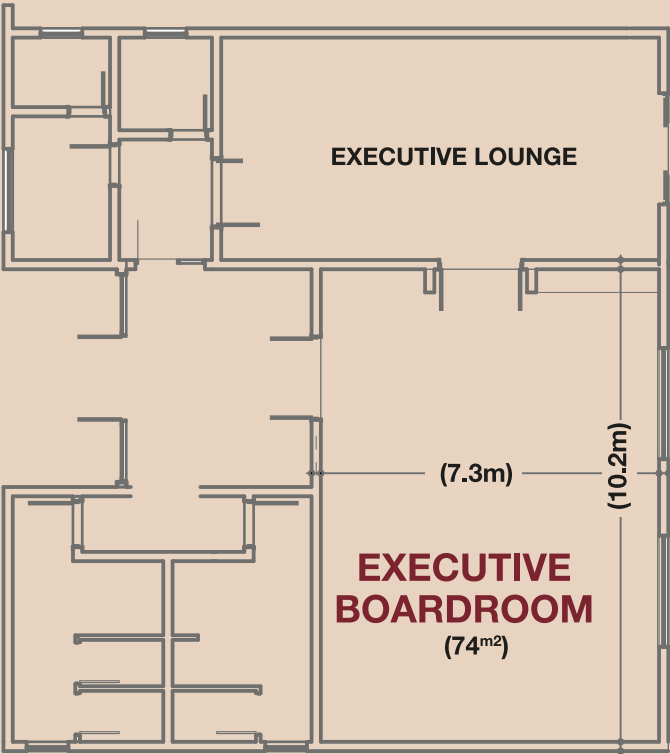

**Outdoor conference spaces available on request*

Executive Boardroom Facilities Include:

- Video conferencing facilities with omnidirectional speakers
- Wired and wireless high-speed internet connectivity
- Private cloakrooms
- Twin screens for simultaneous presentations
- Carefully thought out teas and snacks
- Dedicated conference assistants

Capacity & Specifications

EXECUTIVE BOARDROOM:

ENTUMO MEETING SPACES:

ENTUMO MEETING SPACE CAPACITIES:

VENUE	BANQUET	BOARDROOM	CLASSROOM	U-SHAPE	THEATRE
					
Entumo Ballroom	280	N/A	234	N/A	500
Executive Boardroom	N/A	19	N/A	N/A	N/A
Nabo	40	24	30	30	50
Hare	40	18	30	30	50
Uni	100	N/A	80	80	150
Onguan	100	N/A	80	80	150

**Exhibition/breakout spaces available (extra cost)*

ADDITIONAL MEETING SPACE CAPACITIES:

ROOM	PALM CONFERENCE	RESIDENT'S LOUNGE	WAVE NIGHTCLUB VIP	CLUB HOUSE
Size in sqm	95	97	95	80
Maximum capacity	30	32	32	24
Theatre	30	32	24	24
Classroom	26	22	26	18
Banquet	30	20	32	20

The Resort At a Glance

- A total of 135 rooms split as follows:
 - √ 16 one-bedroom executive/honeymoon suites
 - √ 40 Fountain executive rooms
 - √ 47 Garden executive rooms
 - √ 32 Villa executive rooms