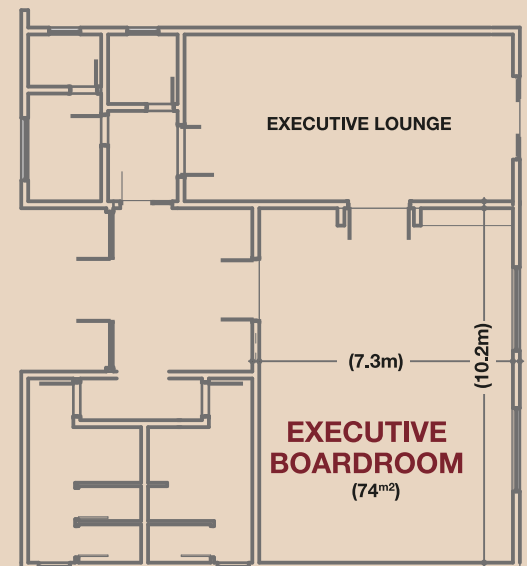

EXECUTIVE BOARDROOM:

ADDITIONAL MEETING SPACE CAPACITIES:

ROOM	PALM CONFERENCE	RESIDENT'S LOUNGE	WAVE NIGHTCLUB VIP	CLUB HOUSE
Size in sqm	95	97	95	80
Maximum capacity	30	32	32	24
Theatre	30	32	24	24
Classroom	26	22	26	18
Banquet	30	20	32	20