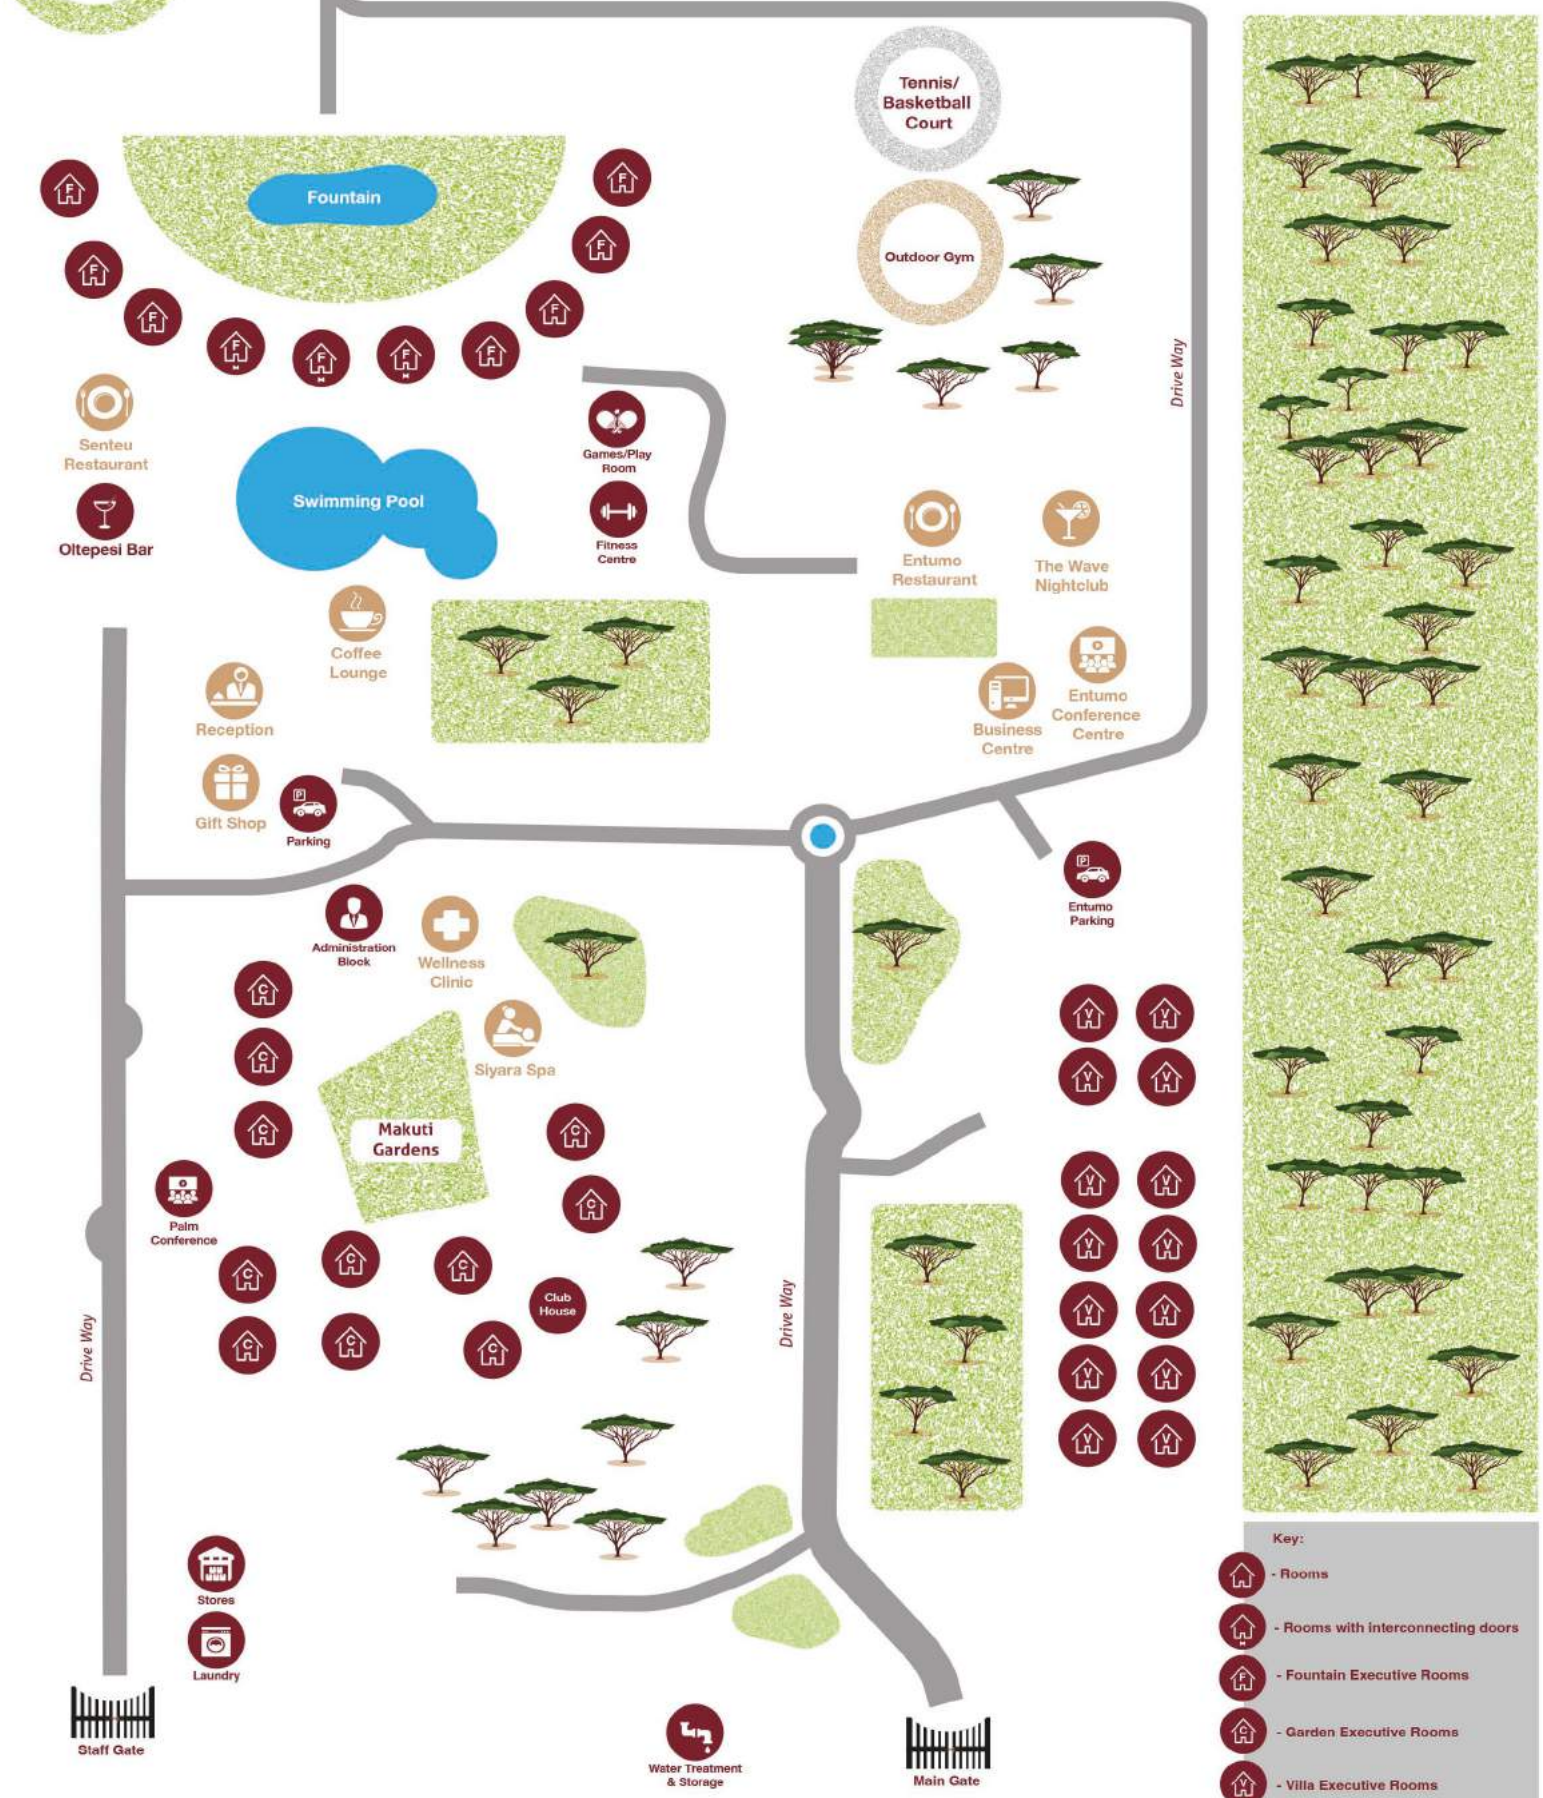

# Things To Do

Enashipai Resort & Spa offers a wide range of activities to make your stay more exciting and keep even the most energetic of guests busy. It is also an ideal launchpad for exploring Naivasha and the surrounding tourist circuit.

## In & outdoor activities:

- Boat safaris
- Bird watching
- Picnics
- Siyara Spa
- Maa Museum
- Biking
- Fitness centre
- Gameroom
- Playrooms
- Tennis & basketball
- Swimming
- Excursions

# Site Map

Lake Naivasha

- Key:**
- Rooms
  - Rooms with interconnecting doors
  - Fountain Executive Rooms
  - Garden Executive Rooms
  - Villa Executive Rooms
  - Hippos