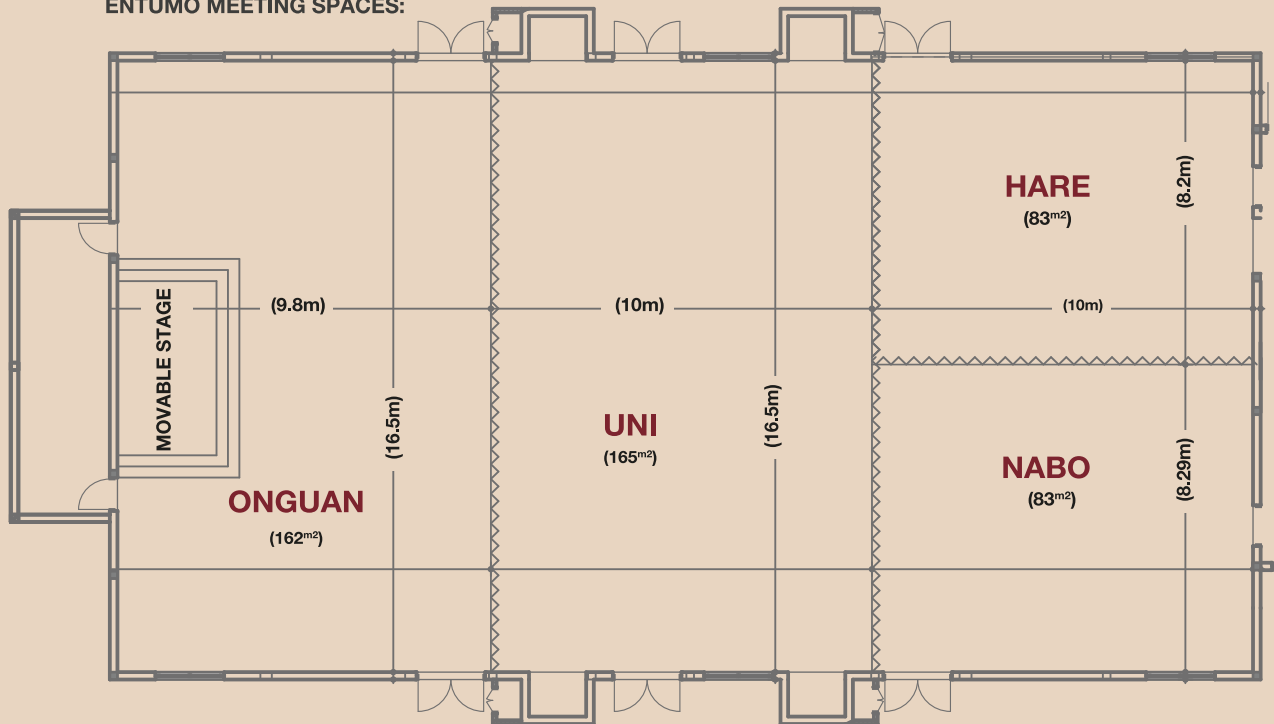

Capacity & Specifications:

ENTUMO MEETING SPACES:

ENTUMO MEETING SPACE CAPACITIES:

VENUE	BANQUET	BOARDROOM	CLASSROOM	U-SHAPE	THEATRE
Entumo Ballroom	280	N/A	234	N/A	500
Executive Boardroom	N/A	19	N/A	N/A	N/A
Nabo	40	24	30	30	50
Hare	40	18	30	30	50
Uni	100	N/A	80	80	150
Onguan	100	N/A	80	80	150

*Exhibition/breakout spaces available (extra cost)