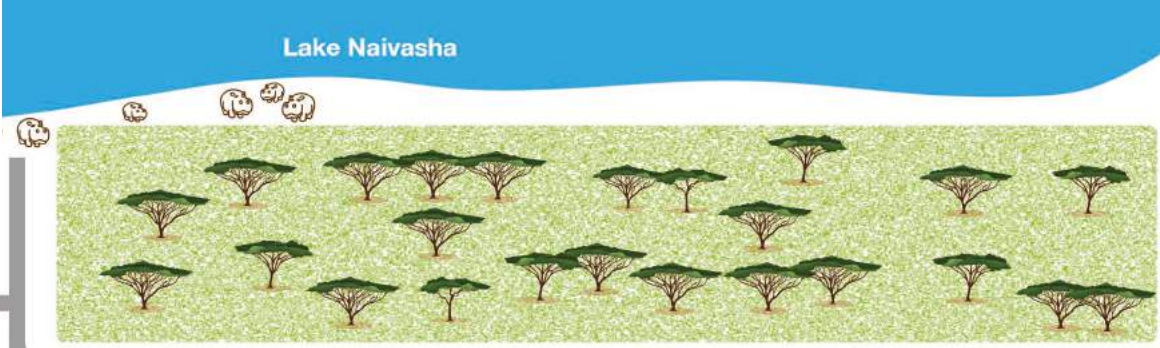

Site Map

Lake Naivasha

1. **Key:**
2. Rooms
   - Rooms with interconnecting doors
   - Fountain Executive Rooms
   - Garden Executive Rooms
   - Villa Executive Rooms
   - Hippos